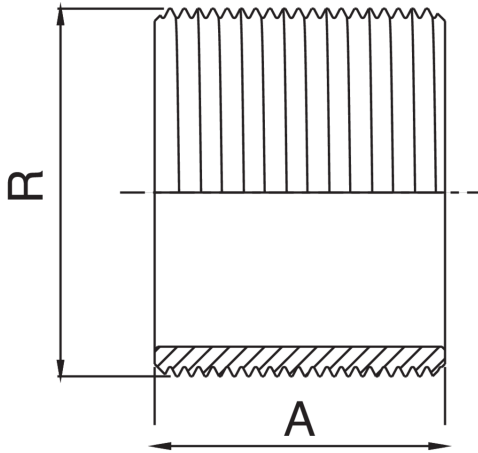

RB3531

Vite filettata maschio.

Specifiche tecniche

R	BAG	MASTER BOX	CODICE	A
1/2"	10	150	RB3531A12000000	22
3/4"	10	200	RB3531A34000000	26
1"	10	100	RB3531B01000000	33
1*1/4	10	100	RB3531B14000000	37
1*1/2	5	50	RB3531B12000000	42
2"	5	30	RB3531C02000000	47