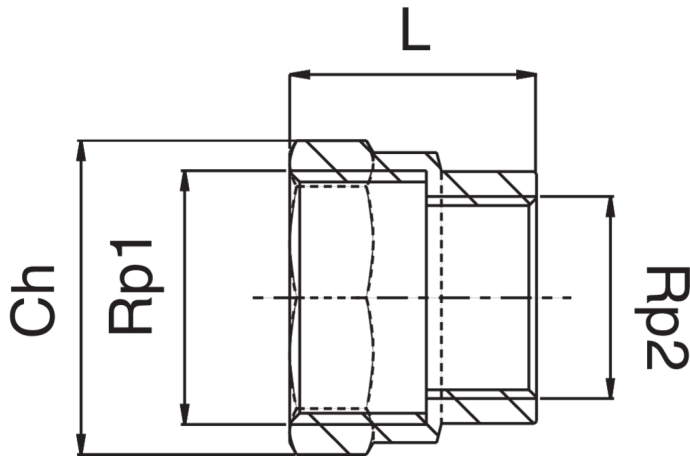

## RB3240

Manicotto di riduzione filettato femmina.

### Specifiche tecniche

RP1 X RP2	BAG	MASTER BOX	CODICE	CH	L
3/8" x 1/4"	10	300	RB3240A38A14000	21	21
1/2" x 1/4"	10	200	RB3240A12A14000	25	23
1/2" x 3/8"	10	250	RB3240A12A38000	25	23
3/4" x 3/8"	10	150	RB3240A34A38000	31	24
3/4" x 1/2"	10	150	RB3240A34A12000	31	26
1" x 1/2"	10	100	RB3240B01A12000	38	28
1" x 3/4"	10	100	RB3240B01A34000	38	29
1" 1/4 x 3/4"	5	40	RB3240B14A34000	48	29
1" 1/4 x 1"	5	50	RB3240B14B01000	48	32
1" 1/2 x 3/4"	5	50	RB3240B12A34000	55	32
1" 1/2 x 1"	5	50	RB3240B12B01000	55	35
1" 1/2 x 1" 1/4	5	40	RB3240B12B14000	55	37
2" x 1" 1/4	1	20	RB3240C02B14000	68	39
2" x 1" 1/2	1	20	RB3240C02B12000	68	40
2" 1/2 x 2"	1	100	RB3240C12C02000	84	60