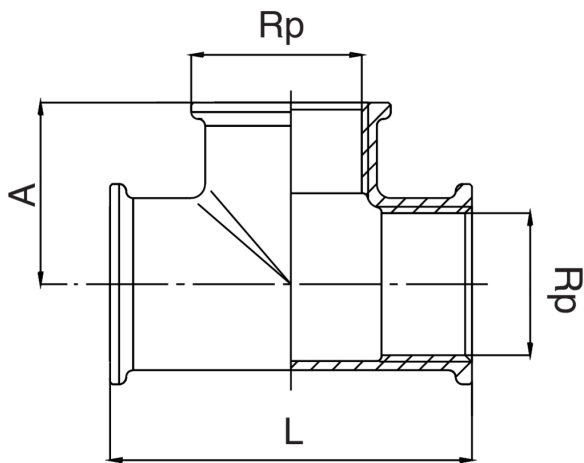

RB3130

Raccordo a T filettato femmina.

Specifiche tecniche

RP	BAG	MASTER BOX	CODICE	A	L
1/4"	10	200	RB3130A14A14A14	20	40
3/8"	10	100	RB3130A38A38A38	20	40
1/2"	10	80	RB3130A12A12A12	23	46
3/4"	5	40	RB3130A34A34A34	30	60
1"	5	25	RB3130B01B01B01	36	72
1 1/4"	5	20	RB3130B14B14B14	45	90
1 1/2"	1	10	RB3130B12B12B12	49	98
2"	1	8	RB3130C02C02C02	57	114