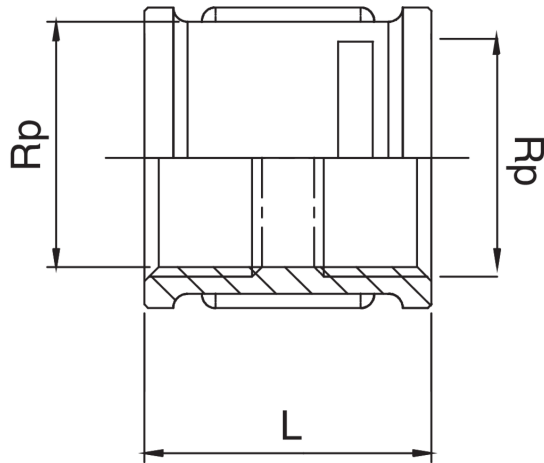

RB3270

Manicotto filettato femmina.

Specifiche tecniche

RP	BAG	MASTER BOX	CODICE	L
3/8"	10	250	RB3270A38A38000	26
1/2"	10	150	RB3270A12A12000	28
3/4"	10	100	RB3270A34A34000	31
1"	5	50	RB3270B01B01000	44
1 1/4"	5	40	RB3270B14B14000	42
1 1/2"	5	30	RB3270B12B12000	49
2"	5	20	RB3270C02C02000	58