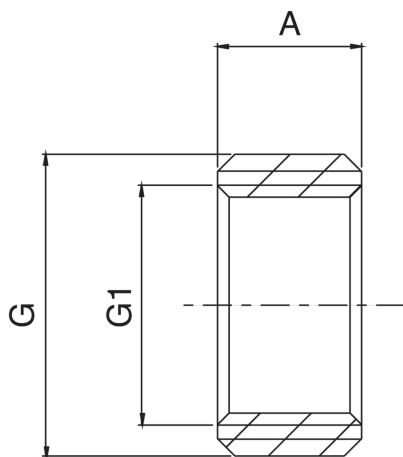

OT5517

Ghiera filettata femmina.

Specifiche tecniche

G X G1	BAG	MASTER BOX	CODICE	A
3/8" x 1/4"	10	200	OT5517A38A14000	10
1/2" x 3/8"	10	500	OT5517A12A38000	10
3/4" x 1/2"	10	500	OT5517A34A12000	10
1" x 3/4"	10	150	OT5517B01A34000	13