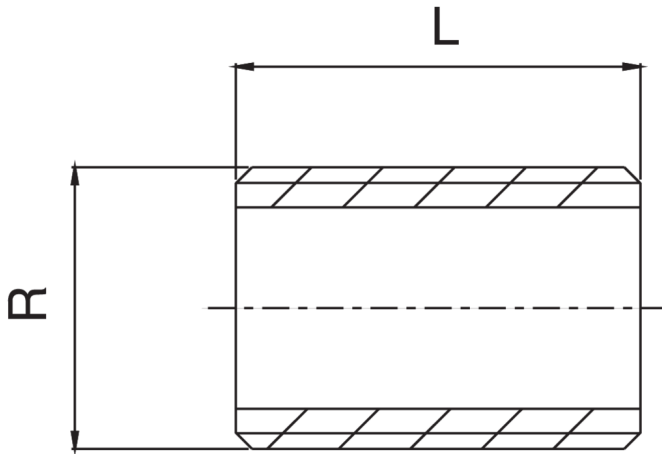

## OT5519

Vite filettata maschio.

### Specifiche tecniche

R X L	BAG	MASTER BOX	CODICE
30 x 3/8"	10	300	OT5519A38000000
30 x 1/2"	10	200	OT5519A12000000
30 x 3/4"	10	200	OT5519A34000000
35 x 1"	10	100	OT5519B01000000
40 x 1 1/4	5	50	OT5519B14000000
45 x 1 1/2	5	50	OT5519B12000000
50 x 2"	1	25	OT5519C02000000