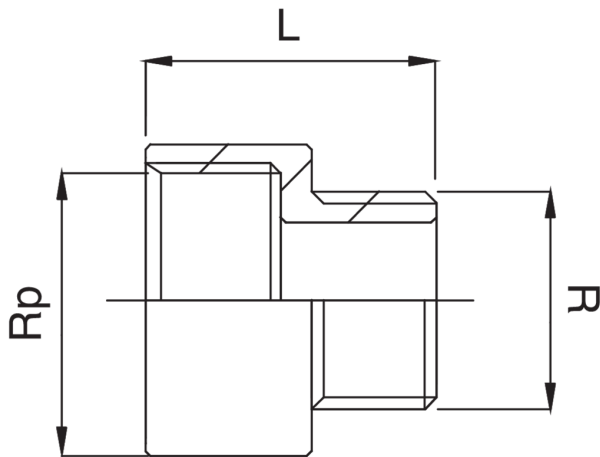

## OT5525

Manicotto riduzione filettato maschio-femmina.

### Specifiche tecniche

RP X R	BAG	MASTER BOX	CODICE	L
3/8" x 1/4"	10	400	OT5525A38A14000	23
1/2" x 3/8"	10	250	OT5525A12A38000	24
3/4" x 3/8"	10	250	OT5525A34A38000	28
3/4" x 1/2"	10	200	OT5525A34A12000	28
1" x 1/2"	10	100	OT5525B01A12000	30
1" x 3/4"	10	100	OT5525B01A34000	31
1"1/4 x 1"	5	60	OT5525B14B01000	35
1"1/2 x 1"1/4	5	70	OT5525B12B14000	44
2" x 1"1/2	5	50	OT5525B12C02000	55