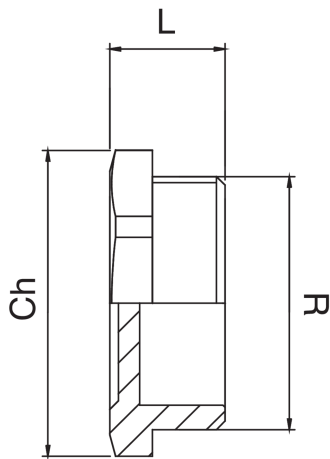

OT5505

Tappo filettato maschio.

Specifiche tecniche

R	BAG	MASTER BOX	CODICE	L	CH
1/4"	10	300	OT5505A14000000	14	22
3/8"	10	500	OT5505A38000000	14	19
1/2"	10	300	OT5505A12000000	14	24
3/4"	10	250	OT5505A34000000	16	30
1"	10	150	OT5505B01000000	17	37
1 1/4"	10	100	OT5505B14000000	19,5	46
1 1/2"	5	70	OT5505B12000000	22	52
2"	5	30	OT5505C02000000	27	65
2 1/2"	5	20	OT5505C12000000	35	76
3"	1	15	OT5505D03000000	55	85