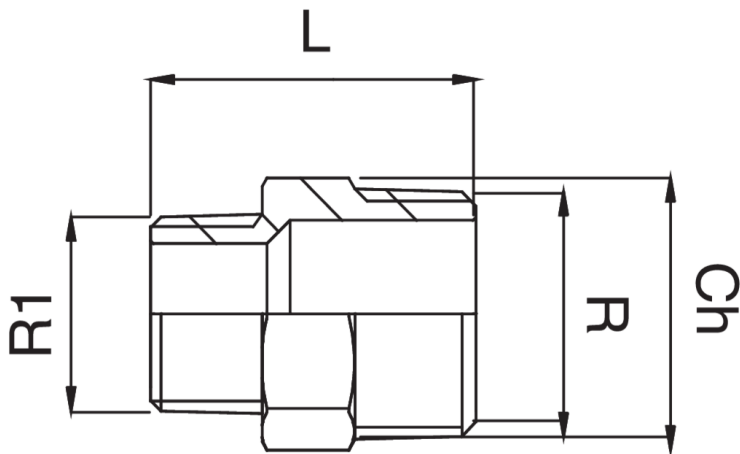

OT5521

Riduzione filettato maschio.

Specifiche tecniche

R X R1	BAG	MASTER BOX	CODICE	L	CH
1/4" x 1/8"	10	100	OT5521A14A18000	22	14
3/8" x 1/4"	10	300	OT5521A38A14000	25	18
1/2" x 1/4"	10	200	OT5521A12A14000	25	19
1/2" x 3/8"	10	300	OT5521A12A38000	25,5	21
3/4" x 1/2"	10	150	OT5521A34A12000	35	27
1" x 1/2"	10	100	OT5521B01A12000	32,5	34
1" x 3/4"	10	100	OT5521B01A34000	34	34
1"1/4 x 3/4"	5	50	OT5521B14A34000	41	42
1"1/4 x 1"	5	50	OT5521B14B01000	43	42
1"1/2 x 3/4"	5	50	OT5521B12A34000	43	48
1"1/2 x 1"	5	50	OT5521B12B01000	45	48
1"1/2 x 1"1/4	5	40	OT5521B12B14000	47	48
2" x 1"	5	30	OT5521C02B01000	50	60
2" x 1"1/4	5	30	OT5521C02B14000	52	60
2" x 1"1/2	5	25	OT5521C02B12000	53	60
2"1/2 x 2"	1	10	OT5521C12C02000	60	78
3" x 2"	1	5	OT5521D03C02000	62	90
3" x 2"1/2	1	10	OT5521D03C12000	64	90