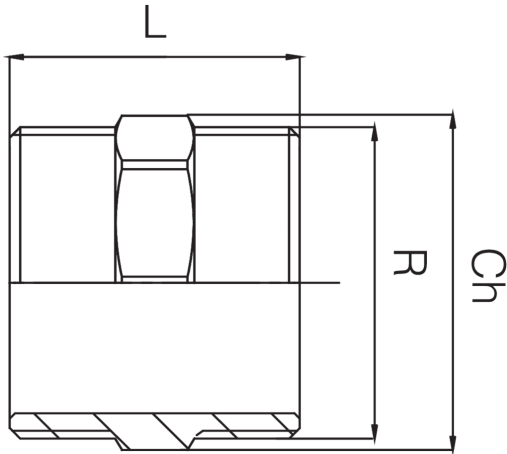

OT5520

Manicotto filettato maschio.

Specifiche tecniche

R	BAG	MASTER BOX	CODICE	L	CH
1/4"	10	100	OT5520A14A14000	22	14
3/8"	10	300	OT5520A38A38000	26	17
1/2"	10	250	OT5520A12A12000	28	21
3/4"	10	150	OT5520A34A34000	31	27
1"	10	100	OT5520B01B01000	40	34
1 1/4"	5	50	OT5520B14B14000	45	42
1 1/2"	5	40	OT5520B12B12000	47	48
2"	5	25	OT5520C02C02000	55	60
2 1/2"	5	10	OT5520C12C12000	65	90
3"	5	25	OT5520D03D03000	75	95