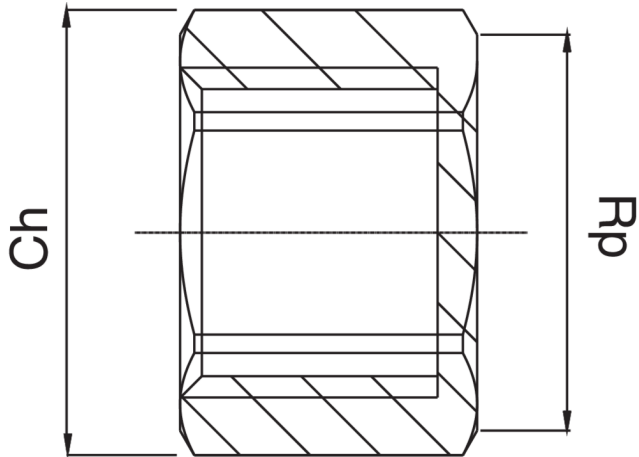

OT5301

Tappo filettato femmina.

Specifiche tecniche

RP	BAG	MASTER BOX	CODICE	CH
1/4"	10	100	OT5301A14000000	17
3/8"	10	300	OT5301A38000000	20
1/2"	10	300	OT5301A12000000	24
3/4"	10	200	OT5301A34000000	30
1"	10	150	OT5301B01000000	37
1*1/4	5	100	OT5301B14000000	46
1*1/2	5	70	OT5301B12000000	52
2"	5	50	OT5301C02000000	64