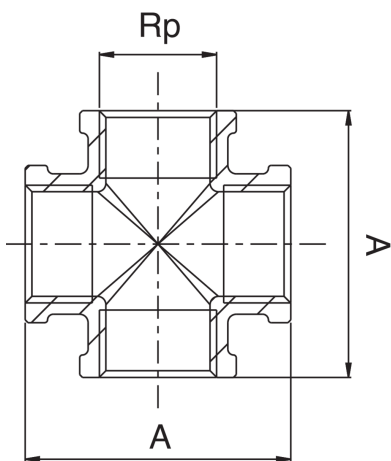

## OT5516

Raccordo a croce filettato femmina.

### Specifiche tecniche

RP	BAG	MASTER BOX	CODICE	A
1/2"	10	50	OT5516A12A12A12	48
3/4"	5	40	OT5516A34A34A34	57
1"	5	20	OT5516B01B01B01	67
1 1/4"	5	15	OT5516B14B14B14	81
1 1/2"	1	10	OT5516B12B12B12	94
2"	1	6	OT5516C02C02C02	115