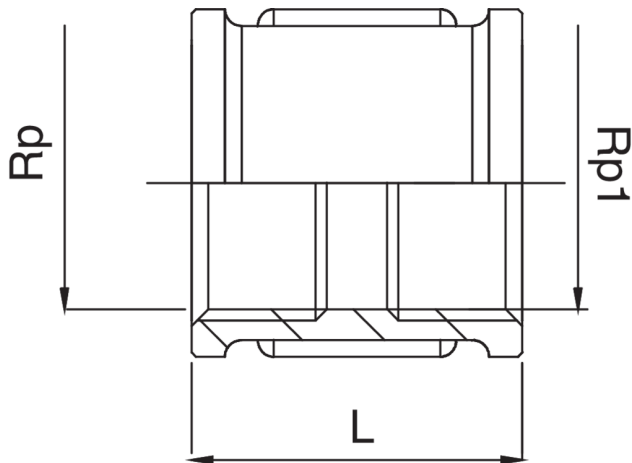

OT5270

Manicotto filettato femmina.

Specifiche tecniche

RP X RP1	BAG	MASTER BOX	CODICE	L
1/4" x 1/4"	10	300	OT5270A14A14000	25
3/8" x 1/4"	10	300	OT5270A38A14000	25
3/8" x 3/8"	10	300	OT5270A38A38000	25
1/2" x 3/8"	10	150	OT5270A12A38000	27,5
1/2" x 1/2"	10	150	OT5270A12A12000	35
3/4" x 1/2"	10	150	OT5270A34A12000	36
3/4" x 3/4"	10	100	OT5270A34A34000	37
1" x 1/2"	10	100	OT5270B01A12000	40
1" x 3/4"	10	100	OT5270B01A34000	45
1" x 1"	5	50	OT5270B01B01000	49
1"1/4 x 1"	5	40	OT5270B14B01000	53,5
1"1/4 x 1"1/4	5	40	OT5270B14B14000	58
1"1/4 x 1"1/2	5	30	OT5270B14B12000	58
1"1/4 x 2"	5	50	OT5270B14C02000	58
1"1/2 x 1"	5	50	OT5270B12B01000	59
1"1/2" x 1"1/2"	5	40	OT5270B12B12000	59
1"1/2 x 2"	1	30	OT5270B12C02000	59
2" x 2"	1	20	OT5270C02C02000	65
2"1/2 x 2"1/2	1	10	OT5270C12C12000	75