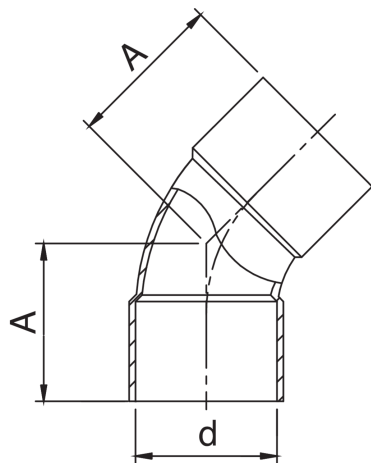

FR5041

Curva 45° femmina.

Specifiche tecniche

D	BAG	MASTER BOX	CODICE	A
1/4"	10	400	FR5041A14A14000	10
3/8"	10	100	FR5041A38A38000	12
1/2"	10	100	FR5041A12A12000	14
5/8"	10	150	FR5041A58A58000	18,5
3/4"	10	200	FR5041A34A34000	21
7/8"	10	100	FR5041A78A78000	25
1"	10	50	FR5041B01B01000	29,5
1 1/8"	10	60	FR5041B18B18000	31
1 1/4"	10	50	FR5041B14B14000	31,5
1 3/8"	5	30	FR5041B38B38000	35
1 5/8"	5	20	FR5041B58B58000	39
2 1/8"	1	10	FR5041C18C18000	49
2 5/8"	1	20	FR5041C58C58000	58