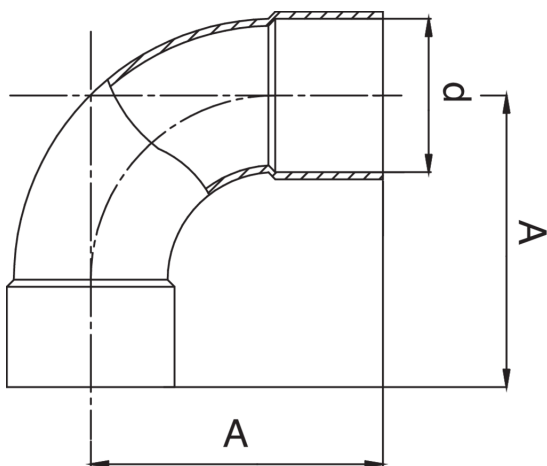

FR5002

Curva 90° femmina.

Specifiche tecniche

D	BAG	MASTER BOX	CODICE	A
1/4"	10	300	FR5002A14A14000	19
3/8"	10	100	FR5002A38A38000	27
1/2"	10	300	FR5002A12A12000	29,5
5/8"	10	150	FR5002A58A58000	34
3/4"	10	100	FR5002A34A34000	45
7/8"	10	80	FR5002A78A78000	49
1"	5	50	FR5002B01B01000	56
1 1/8"	5	40	FR5002B18B18000	59,5
1 1/4"	5	25	FR5002B14B14000	58,5
1 3/8"	5	50	FR5002B38B38000	71
1 5/8"	5	10	FR5002B58B58000	85
2 1/8"	1	6	FR5002C18C18000	106
2 5/8"	1	12	FR5002C58C58000	131,5
3 1/8"	1	6	FR5002D18D18000	160