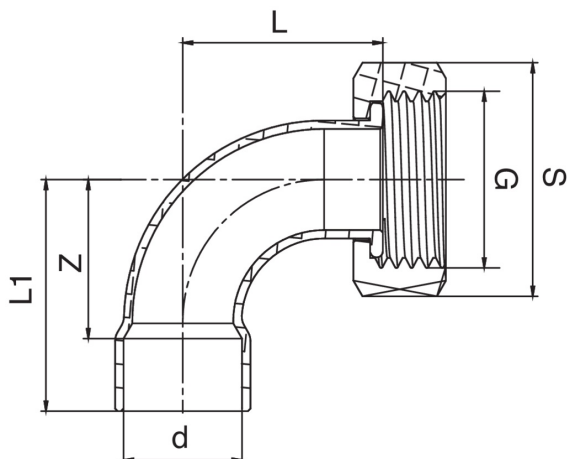

RD5002

Curva 90° F femmina con girello in ottone e sede piana.

Specifiche tecniche

D X G	BAG	MASTER BOX	CODICE	L	L1	S	Z
12 x 3/8"	10	200	RD5002A38012000	23	25	20	17
12 x 1/2"	10	150	RD5002A12012000	23	25	24	17
14 x 1/2"	10	150	RD5002A12014000	27	31	24	20
15 x 1/2"	10	150	RD5002A12015000	26	28	24	18
15 x 3/4"	10	150	RD5002A34015000	35	39	30	29
16 x 1/2"	10	100	RD5002A12016000	25	31	24	21
16 x 3/4"	10	100	RD5002A34016000	35	39	30	29
18 x 3/4"	10	100	RD5002A34018000	34	38	30	26
22 x 3/4"	10	150	RD5002A34022000	32	41	30	26