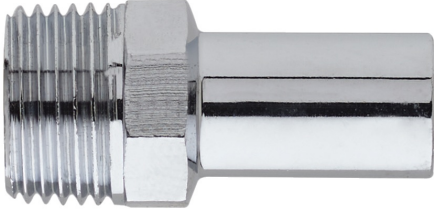

Manicotto maschio filettato maschio.

## Specifiche tecniche

D X R	BAG	MASTER BOX	CODICE	L	S
12 x 1/2"	10	200	RK8244A12012000	46	21
15 x 1/2"	10	200	RK8244A12015000	49	21
18 x 1/2"	10	150	RK8244A12018000	50	21
18 x 3/4"	10	100	RK8244A34018000	53	27
22 x 1/2"	10	100	RK8244A12022000	51	25
22 x 3/4"	10	100	RK8244A34022000	54	27