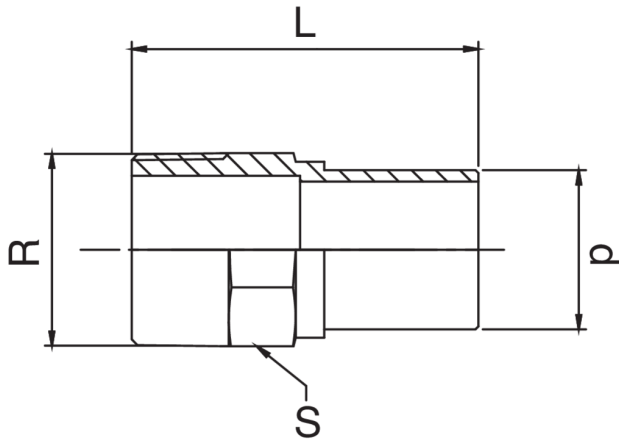

Manicotto maschio filettato maschio.

## Specifiche tecniche

D X R	BAG	MASTER BOX	CODICE	L	S
12 x 1/2"	10	200	RK8244A12012000	46	21
15 x 1/2"	10	200	RK8244A12015000	49	21
18 x 1/2"	10	150	RK8244A12018000	50	21
18 x 3/4"	10	100	RK8244A34018000	53	27
22 x 1/2"	10	100	RK8244A12022000	51	25
22 x 3/4"	10	100	RK8244A34022000	54	27