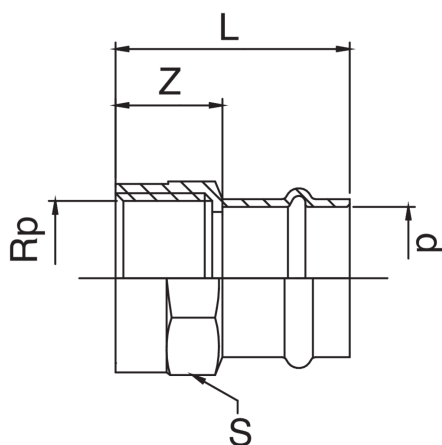

Manicotto femmina filettato femmina.

## Specifiche tecniche

| D X RP    | BAG | MASTER BOX | CODICE          | L  | S  | Z |
|-----------|-----|------------|-----------------|----|----|---|
| 12 x 3/8" | 10  | 250        | RK8270A38012000 | 35 | 25 | 5 |
| 12 x 1/2" | 10  | 200        | RK8270A12012000 | 36 | 25 | 3 |
| 15 x 3/8" | 10  | 200        | RK8270A38015000 | 36 | 25 | 2 |
| 15 x 1/2" | 10  | 200        | RK8270A12015000 | 40 | 25 | 3 |
| 18 x 1/2" | 10  | 150        | RK8270A12018000 | 41 | 27 | 3 |
| 18 x 3/4" | 10  | 100        | RK8270A34018000 | 44 | 31 | 4 |
| 22 x 1/2" | 10  | 150        | RK8270A12022000 | 41 | 32 | 2 |
| 22 x 3/4" | 10  | 100        | RK8270A34022000 | 46 | 32 | 5 |
| 22 x 1"   | 5   | 80         | RK8270B01022000 | 47 | 38 | 4 |