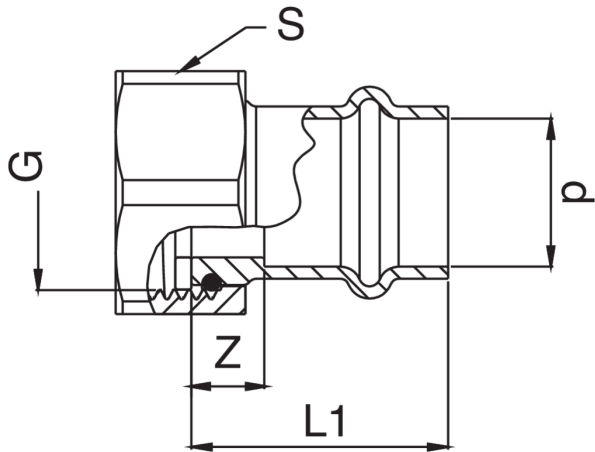

Manicotto femmina con girello girello a sede piana in ottone.

## Specifiche tecniche

| D X G       | BAG | MASTER BOX | CODICE          | L1 | S  | Z  |
|-------------|-----|------------|-----------------|----|----|----|
| 12 x 3/4"   | 10  | 100        | RS8359A34012000 | 25 | 30 | 7  |
| 15 x 1/2"   | 10  | 150        | RS8359A12015000 | 44 | 24 | 22 |
| 15 x 3/4"   | 10  | 100        | RS8359A34015000 | 29 | 30 | 7  |
| 18 x 3/4"   | 10  | 150        | RS8359A34018000 | 32 | 30 | 9  |
| 18 x 1"     | 10  | 100        | RS8359B01018000 | 33 | 37 | 10 |
| 22 x 3/4"   | 10  | 80         | RS8359A34022000 | 46 | 30 | 22 |
| 22 x 1"     | 10  | 100        | RS8359B01022000 | 38 | 37 | 14 |
| 28 x 1 1/4" | 5   | 30         | RS8359B14028000 | 34 | 46 | 9  |
| 28 x 1 1/2" | 10  | 50         | RS8359B12028000 | 34 | 52 | 9  |
| 35 x 2"     | 5   | 20         | RS8359C02035000 | 34 | 64 | 8  |
| 42 x 2"     | 5   | 20         | RS8359C02042000 | 48 | 64 | 12 |
| 54 x 2 1/2" | 5   | 10         | RS8359C12054000 | 45 | 81 | 5  |