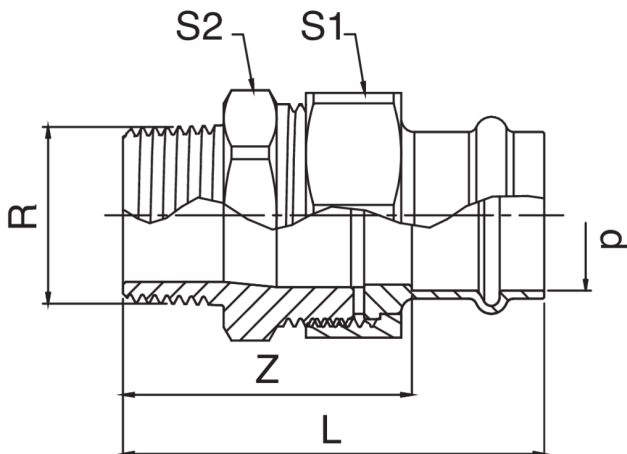

Bocchettone femmina filettato maschio.

Specifiche tecniche

D X R	BAG	MASTER BOX	CODICE	L	S1	S2	Z
12 x 3/8"	10	150	RS8341A38012000	63	25	25	45
12 x 1/2"	5	80	RS8341A12012000	61	30	30	43
15 x 1/2"	5	60	RS8341A12015000	66	30	30	44
15 x 3/4"	5	50	RS8341A34015000	69	30	30	47
18 x 1/2"	5	50	RS8341A12018000	69	30	30	46
18 x 3/4"	5	50	RS8341A34018000	72	30	30	49
22 x 1/2"	5	30	RS8341A12022000	83	30	30	59
22 x 3/4"	5	50	RS8341A34022000	86	30	30	62
22 x 1"	5	40	RS8341B01022000	81	37	35	57
28 x 3/4"	5	50	RS8341A34028000	81	30	30	56
28 x 1"	5	20	RS8341B01028000	83	46	45	58
35 x 1"1/4	1	20	RS8341B14035000	88	52	50	62
42 x 1"1/2	1	10	RS8341B12042000	98	64	60	62
54 x 2"	1	8	RS8341C02054000	106	85	75	66