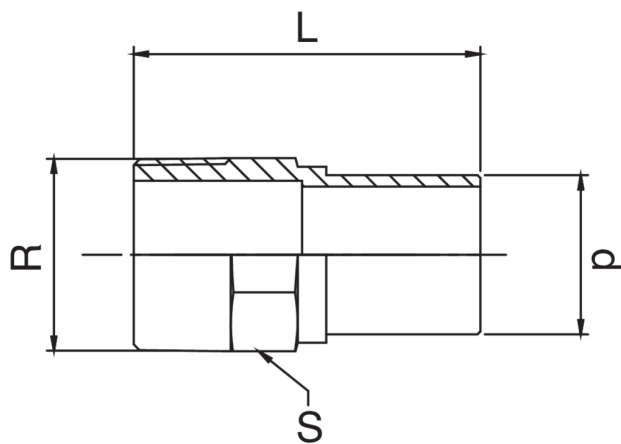

Manicotto maschio filettato maschio.

Specifiche tecniche

D X R	BAG	MASTER BOX	CODICE	L	S
12 x 1/2"	10	200	RS8244A12012000	46	21
15 x 1/2"	10	200	RS8244A12015000	49	21
18 x 1/2"	10	150	RS8244A12018000	50	21
18 x 3/4"	10	100	RS8244A34018000	53	27
22 x 1/2"	10	100	RS8244A12022000	51	25
22 x 3/4"	10	100	RS8244A34022000	54	27
28 x 1"	5	50	RS8244B01028000	57	34
35 x 1"1/4	5	40	RS8244B14035000	64	42
42 x 1"1/2	5	25	RS8244B12042000	74	48
54 x 2"	1	10	RS8244C02054000	81	60