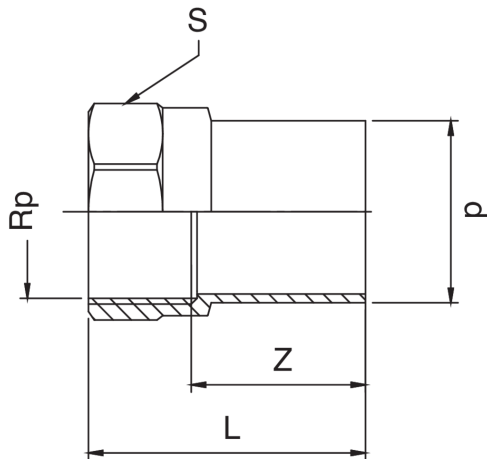

Manicotto maschio filettato femmina.

## Specifiche tecniche

D X RP	BAG	MASTER BOX	CODICE	L	S	Z
12 x 3/8"	10	200	RS8272A38012000	37	21	25
12 x 1/2"	10	200	RS8272A12012000	41	25	26
15 x 3/8"	10	200	RS8272A38015000	41	21	29
15 x 1/2"	10	200	RS8272A12015000	45	25	30
18 x 1/2"	10	150	RS8272A12018000	46	25	31
18 x 3/4"	10	100	RS8272A34018000	48	31	31
22 x 1/2"	10	100	RS8272A12022000	47	25	32
22 x 3/4"	10	80	RS8272A34022000	49	31	32
28 x 1"	5	40	RS8272B01028000	54	38	34
35 x 1"1/4	5	20	RS8272B14035000	57	48	35
42 x 1"1/2	5	20	RS8272B12042000	68	55	46
54 x 2"	1	10	RS8272C02054000	76	68	50