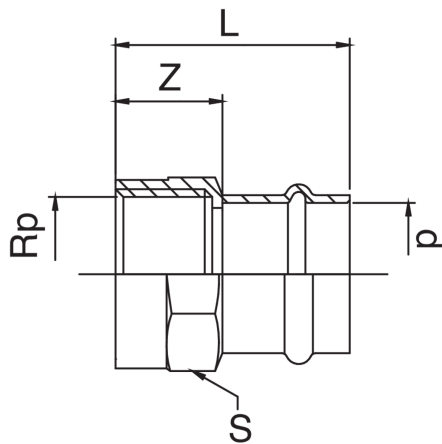

Manicotto femmina filettato femmina.

Specifiche tecniche

D X RP	BAG	MASTER BOX	CODICE	L	S	Z
12 x 3/8"	10	250	RS8270A38012000	35	25	5
12 x 1/2"	10	200	RS8270A12012000	36	25	3
15 x 3/8"	10	200	RS8270A38015000	36	25	2
15 x 1/2"	10	200	RS8270A12015000	40	25	3
15 x 3/4"	10	150	RS8270A34015000	41	32	2
18 x 1/2"	10	150	RS8270A12018000	41	27	3
18 x 3/4"	10	100	RS8270A34018000	44	31	4
22 x 1/2"	10	100	RS8270A12022000	41	32	2
22 x 3/4"	10	100	RS8270A34022000	46	32	5
22 x 1"	5	80	RS8270B01022000	47	38	4
28 x 1/2"	10	100	RS8270A12028000	41	32	2
28 x 3/4"	5	60	RS8270A34028000	48	38	8
28 x 1"	5	50	RS8270B01028000	48	38	4
28 x 1 1/4"	5	30	RS8270B14028000	50	46	3
35 x 3/4"	5	50	RS8270A34035000	50	42	7
35 x 1"	5	40	RS8270B01035000	47	46	2
35 x 1 1/4"	5	40	RS8270B14035000	52	48	4
42 x 1 1/4"	5	25	RS8270B14042000	64	56	6
42 x 1 1/2"	5	25	RS8270B12042000	65	56	7
54 x 2"	1	15	RS8270C02054000	80	68	16