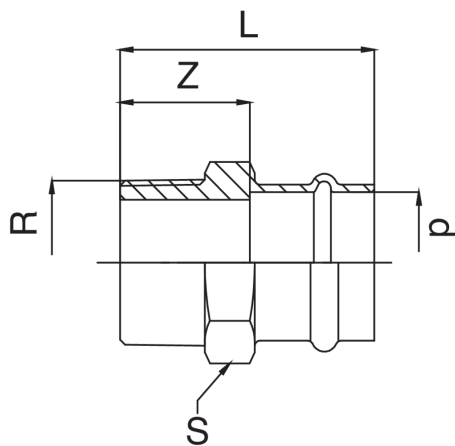

Manicotto femmina filettato maschio.

Specifiche tecniche

D x R	BAG	MASTER BOX	CODICE	L	S	Z
12 x 3/8"	10	250	RS8243A38012000	40	21	22
12 x 1/2"	10	200	RS8243A12012000	43	21	25
15 x 3/8"	10	200	RS8243A38015000	44	25	22
15 x 1/2"	10	150	RS8243A12015000	46	25	24
15 x 3/4"	10	100	RS8243A34015000	48	28	26
18 x 1/2"	10	150	RS8243A12018000	48	27	25
18 x 3/4"	10	100	RS8243A34018000	49	28	26
22 x 1/2"	10	100	RS8243A12022000	49	32	25
22 x 3/4"	10	100	RS8243A34022000	51	32	27
22 x 1"	5	70	RS8243B01022000	52	34	28
28 x 3/4"	5	70	RS8243A34028000	52	38	27
28 x 1"	5	50	RS8243B01028000	54	38	29
28 x 1 1/4"	5	50	RS8243B14028000	58	42	33
35 x 1"	5	30	RS8243B01035000	58	46	32
35 x 1 1/4"	5	40	RS8243B14035000	60	46	34
35 x 1 1/2"	5	25	RS8243B12035000	60	48	34
42 x 1 1/4"	5	20	RS8243B14042000	75	56	39
42 x 1 1/2"	5	25	RS8243B12042000	75	56	39
54 x 1 1/2"	1	15	RS8243B12054000	81	68	41
54 x 2"	1	10	RS8243C02054000	86	68	46