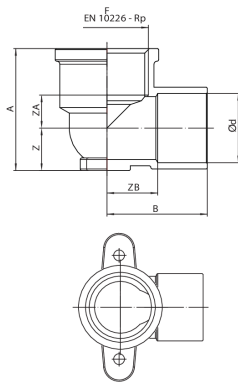

RB4472

F/female thread elbow with 2-hole wallplate.

Specifiche tecniche

Ø D X RP	BAG	MASTER BOX	CODICE	A	B	C	G	H	ZA	ZB
12 x 1/2"	10	150	RB4472A12012000	20	26	10	5	35	11	9
12 x 3/8"	10	200	RB4472A38012000	19	27	12	4,5	30	10	7
14 x 1/2"	10	150	RB4472A12014000	23	30	10	5	35	12	9
15 x 1/2"	10	150	RB4472A12015000	23	30	10	5	35	12	9
15 x 3/4"	10	80	RB4472A34015000	28	35	15	5	39	17	11
16 x 1/2"	10	150	RB4472A12016000	23	29	10	5	35	12	10
18 x 1/2"	10	100	RB4472A12018000	26	36	10	5	35	13	12
18 x 3/4"	10	80	RB4472A34018000	29	36	15	5	39	16	12
22 x 1/2"	10	70	RB4472A12022000	27	37	10	5	35	12	14
22 x 3/4"	10	70	RB4472A34022000	31	37	15	5	39	16	13