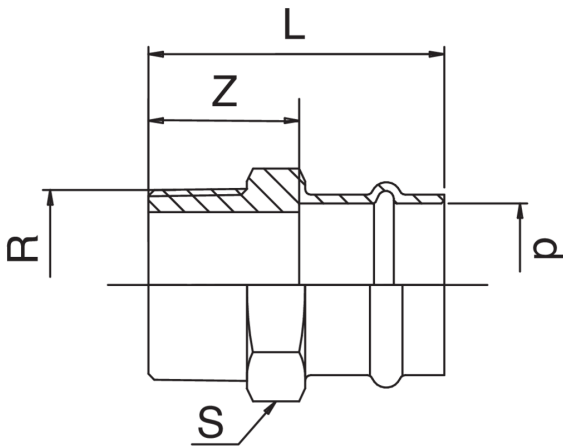

F/male thread adapter.

Specifiche tecniche

D X R	BAG	MASTER BOX	CODICE	L	S	Z
12 x 3/8"	10	100	ZCF243A38012000	34	19	16
12 x 1/2"	10	100	ZCF243A12012000	38	19	20
15 x 3/8"	10	100	ZCF243A38015000	39	25	17
15 x 1/2"	10	150	ZCF243A12015000	43	25	21
18 x 1/2"	10	150	ZCF243A12018000	44	27	21
18 x 3/4"	10	100	ZCF243A34018000	45	27	22
22 x 1/2"	10	100	ZCF243A12022000	45	32	21
22 x 3/4"	10	100	ZCF243A34022000	46	32	22
22 x 1"	5	50	ZCF243B01022000	55	34	31
28 x 3/4"	5	70	ZCF243A34028000	57	32	32
28 x 1"	5	50	ZCF243B01028000	57	34	32
35 x 1"	5	40	ZCF243B01035000	60	38	34
35 x 1"1/4	5	40	ZCF243B14035000	60	42	34
35 x 1"1/2	5	20	ZCF243B12035000	62	48	36
42 x 1"1/2	5	20	ZCF243B12042000	72	50	36
54 x 2"	1	10	ZCF243C02054000	83	60	43

The big-size, item ACF243 is available.

Applicazioni

HEATING

HVAC

COMPRESSED
AIR