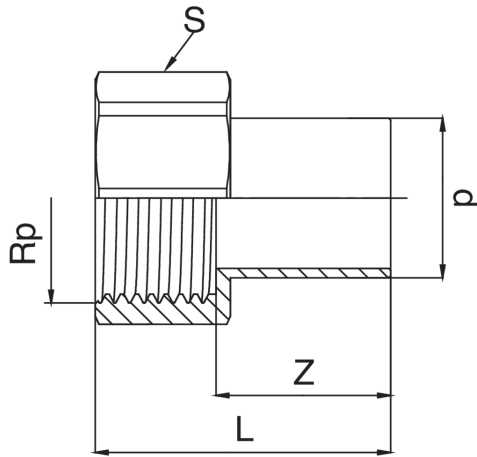

Male/female thread adapter.

## Specifiche tecniche

D X Rp	BAG	MASTER BOX	CODICE	L	S	Z
15 x 1/2"	10	100	ZCF271A12015000	48	27	32
18 x 1/2"	10	100	ZCF271A12018000	49	27	33
18 x 3/4"	10	100	ZCF271A34018000	51	32	33
22 x 1/2"	10	60	ZCF271A12022000	50	27	34
22 x 3/4"	10	60	ZCF271A34022000	52	32	34