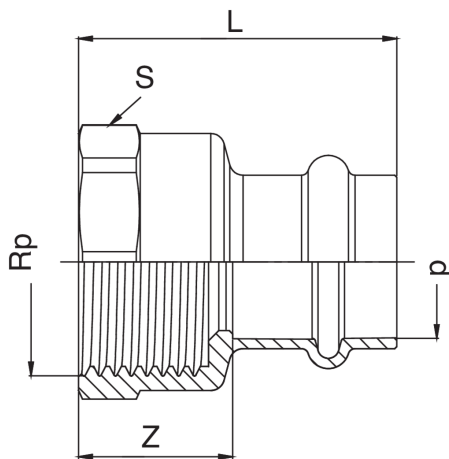

Specifiche tecniche

D X RP	BAG	MASTER BOX	CODICE	L	S	Z
12 x 3/8"	10	100	ZCF270A38012000	31	21	13
12 x 1/2"	10	100	ZCF270A12012000	34	25	16
15 x 3/8"	10	100	ZCF270A38015000	46	21	24
15 x 1/2"	10	200	ZCF270A12015000	50	25	28
18 x 1/2"	10	150	ZCF270A12018000	54	25	31
18 x 3/4"	10	100	ZCF270A34018000	55	32	32
22 x 1/2"	10	100	ZCF270A12022000	55	32	31
22 x 3/4"	10	100	ZCF270A34022000	44	32	20
22 x 1"	5	50	ZCF270B01022000	59	38	35
28 x 3/4"	5	70	ZCF270A34028000	57	32	32
28 x 1"	5	50	ZCF270B01028000	60	38	35
35 x 1"	5	40	ZCF270B01035000	61	38	35
35 x 1 1/4"	5	30	ZCF270B14035000	63	50	37
35 x 1 1/2"	5	20	ZCF270B12035000	63	55	37
42 x 1 1/2"	1	20	ZCF270B12042000	71	55	35
54 x 1 1/2"	1	15	ZCF270B12054000	84	60	44
54 x 2"	1	10	ZCF270C02054000	90	64	50

The big-size, item ACF270 is available.

Applicazioni

HEATING

HVAC

COMPRESSED
AIR