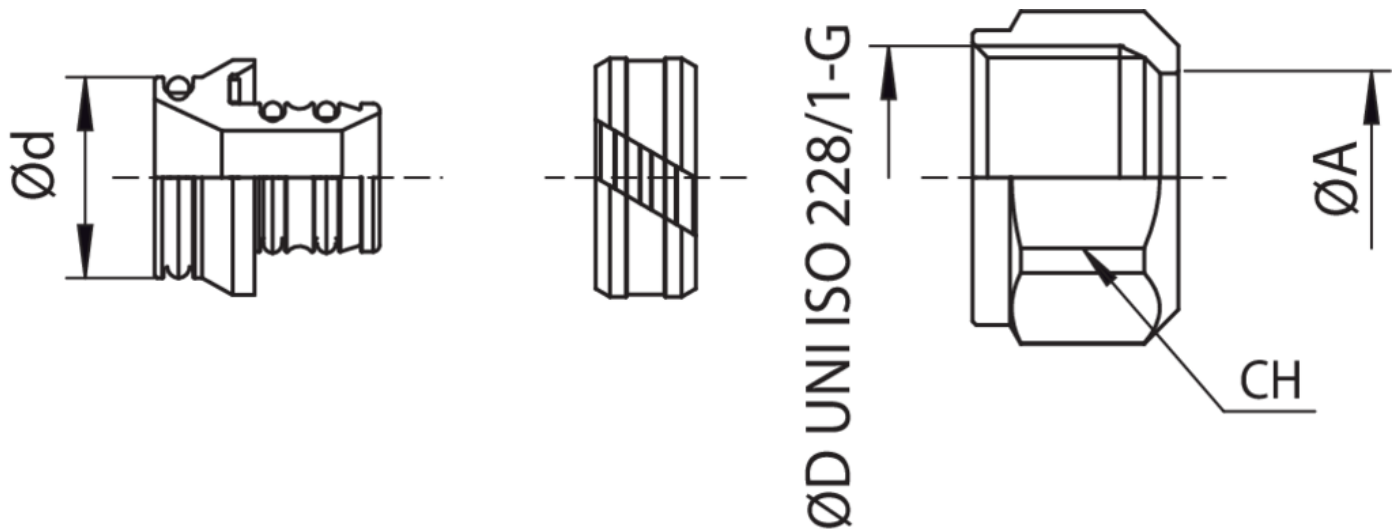

595030

Raccord pour tuyau multicouche.

Spécifications techniques

TRATTAMENTO - TREATMENT	ØA X ØD X ØD	SP	BAG	BOX	MASTER BOX	CODE	CH	ØD
Nichelato - Nickel plated	14 x 1/2" x 16	2	5	50	300	595030142004	24	16
Nichelato - Nickel plated	14 x 3/4" x 18	2	5	30	180	595030142005	30	18
Nichelato - Nickel plated	16 x 1/2" x 16	2	5	50	300	595030162004	24	16
Nichelato - Nickel plated	16 x 3/4" x 18	2	5	30	180	595030162005	30	18
Nichelato - Nickel plated	18 x 3/4" x 18	2	5	30	180	595030182005	30	18
Nichelato - Nickel plated	20 x 3/4" x 18	2	5	30	180	595030202005	30	18