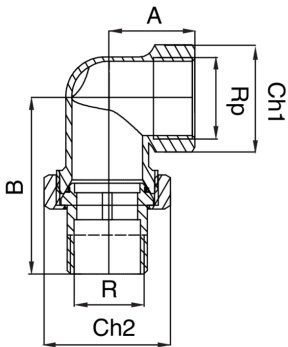

RB3098

Coude union à joint conique, 3 pièces filetage mâle/femelle.

Spécifications techniques

| RP/R | BAG | MASTER BOX | CODE | A | B | CH1 | CH2 |
|--------|-----|------------|-----------------|----|-----|-----|-----|
| 1/4" | 10 | 200 | RB3098A14A14000 | 23 | 46 | 21 | 27 |
| 3/8" | 10 | 100 | RB3098A38A38000 | 23 | 46 | 21 | 27 |
| 1/2" | 10 | 80 | RB3098A12A12000 | 25 | 53 | 26 | 30 |
| 3/4" | 10 | 70 | RB3098A34A34000 | 26 | 60 | 31 | 37 |
| 1" | 5 | 30 | RB3098B01B01000 | 33 | 68 | 37 | 46 |
| 1 1/4" | 1 | 15 | RB3098B14B14000 | 40 | 80 | 48 | 52 |
| 1 1/2" | 1 | 20 | RB3098B12B12000 | 40 | 93 | 55 | 64 |
| 2" | 1 | 10 | RB3098C02000000 | 55 | 105 | 70 | 82 |