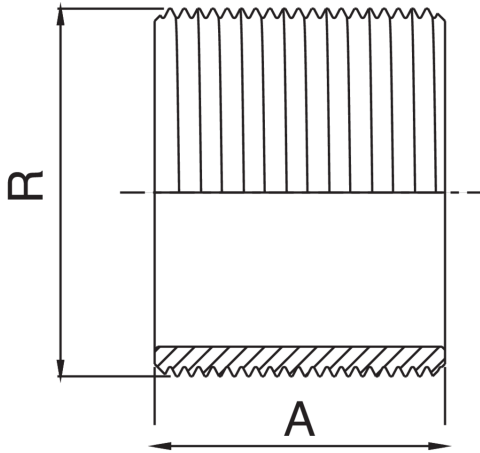

## RB3531

Vis filetage mâle.

### Spécifications techniques

R	BAG	MASTER BOX	CODE	A
1/2"	10	150	RB3531A12000000	22
3/4"	10	200	RB3531A34000000	26
1"	10	100	RB3531B01000000	33
1*1/4	10	100	RB3531B14000000	37
1*1/2	5	50	RB3531B12000000	42
2"	5	30	RB3531C02000000	47