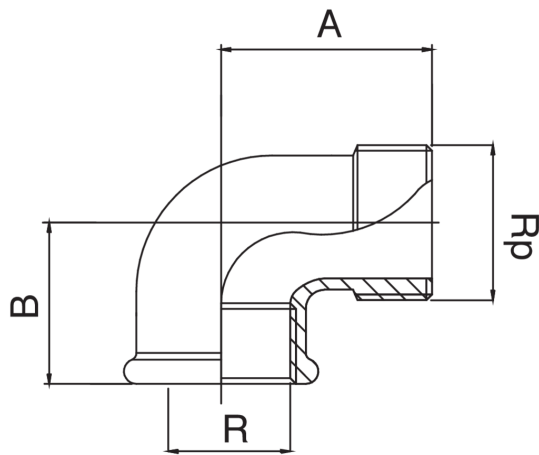

RB3092

Coude 90° filetage femelle/mâle.

Spécifications techniques

R X RP	BAG	MASTER BOX	CODE	A	B
1/4" x 1/4"	10	200	RB3092A14A14000	28	20
3/8" x 3/8"	10	100	RB3092A38A38000	31	20
1/2" x 1/2"	10	100	RB3092A12A12000	31	23
3/4" x 3/4"	5	70	RB3092A34A34000	40	30
1" x 1"	5	40	RB3092B01B01000	47	36
1"1/4 x 1"1/4	5	25	RB3092B14B14000	51	45
1"1/2 x 1"1/2	5	20	RB3092B12B12000	46	49
2" x 2"	1	10	RB3092C02C02000	50	55