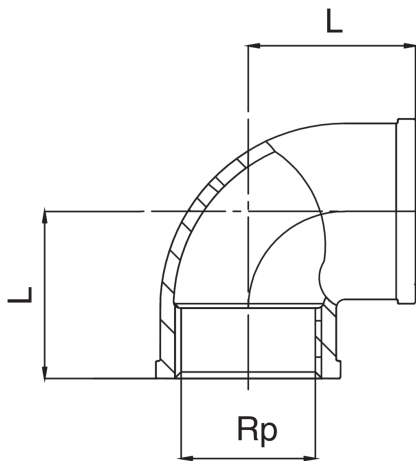

## RB3090

Coude 90° filetage femelle/femelle.

### Spécifications techniques

RP	BAG	MASTER BOX	CODE	L
1/4"	10	150	RB3090A14A14000	20
3/8"	10	250	RB3090A38A38000	20
1/2"	10	100	RB3090A12A12000	23
3/4"	5	50	RB3090A34A34000	30
1"	5	40	RB3090B01B01000	36
1 1/4"	5	25	RB3090B14B14000	45
1 1/2"	5	20	RB3090B12B12000	49
2"	1	10	RB3090C02C02000	57