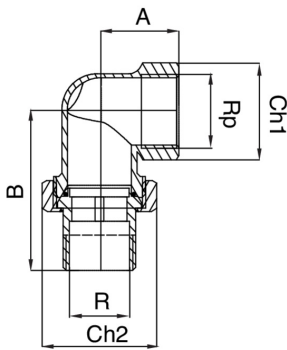

OT5098

Coude union 3 pièces filetage mâle/femelle + joint.

Spécifications techniques

| RP X R | BAG | MASTER BOX | CODE | A | B | CH1 | CH2 |
|-----------------|-----|------------|-----------------|----|-----|-----|-----|
| 3/8" x 3/8" | 10 | 100 | OT5098A38A38000 | 23 | 46 | 21 | 27 |
| 1/2" x 1/2" | 10 | 80 | OT5098A12A12000 | 25 | 53 | 26 | 30 |
| 3/4" x 3/4" | 5 | 50 | OT5098A34A34000 | 26 | 60 | 31 | 37 |
| 1" x 1" | 5 | 25 | OT5098B01B01000 | 33 | 68 | 37 | 46 |
| 1 1/4" x 1 1/4" | 1 | 15 | OT5098B14B14000 | 40 | 80 | 48 | 52 |
| 1 1/2" x 1 1/2" | 1 | 10 | OT5098B12B12000 | 40 | 93 | 55 | 64 |
| 2" x 2" | 1 | 5 | OT5098C02C02000 | 55 | 105 | 70 | 82 |