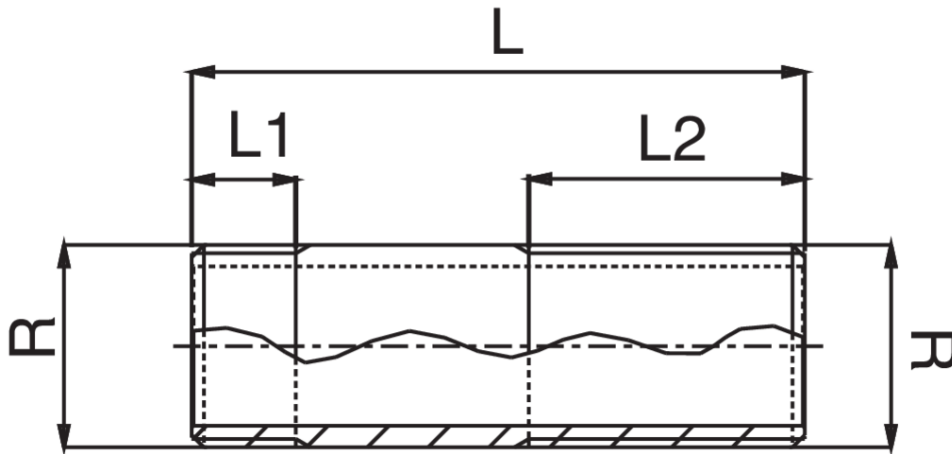

OT5532

Raccord coulissant filetage mâle/mâle.

Spécifications techniques

L X R	BAG	MASTER BOX	CODE	L1	L2
100 x 1/2"	5	80	OT5532A12100000	13	45
100 x 3/4"	5	70	OT5532A34100000	15	45
100 x 1"	5	30	OT5532B01100000	17	45
150 x 1/2"	5	60	OT5532A12150000	13	90
150 x 3/4"	5	50	OT5532A34150000	15	90
150 x 1"	5	25	OT5532B01150000	17	90
200 x 1/2"	5	50	OT5532A12200000	13	130
200 x 3/4"	5	30	OT5532A34200000	15	130
200 x 1"	5	20	OT5532B01200000	17	130