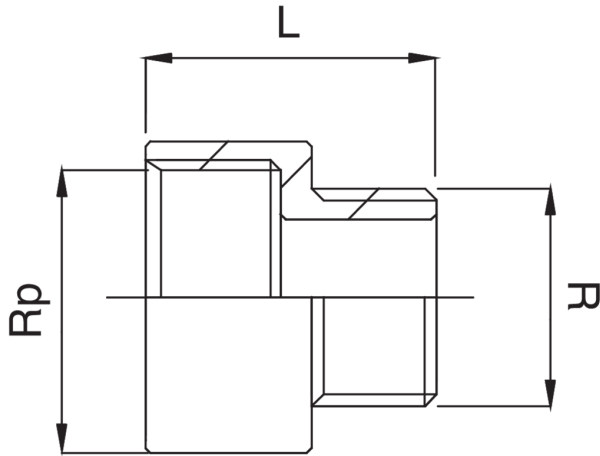

OT5525

Réduction filetage femelle/mâle.

Spécifications techniques

RP X R	BAG	MASTER BOX	CODE	L
3/8" x 1/4"	10	400	OT5525A38A14000	23
1/2" x 3/8"	10	250	OT5525A12A38000	24
3/4" x 3/8"	10	250	OT5525A34A38000	28
3/4" x 1/2"	10	200	OT5525A34A12000	28
1" x 1/2"	10	100	OT5525B01A12000	30
1" x 3/4"	10	100	OT5525B01A34000	31
1"1/4 x 1"	5	60	OT5525B14B01000	35
1"1/2 x 1"1/4	5	70	OT5525B12B14000	44
2" x 1"1/2	5	50	OT5525B12C02000	55