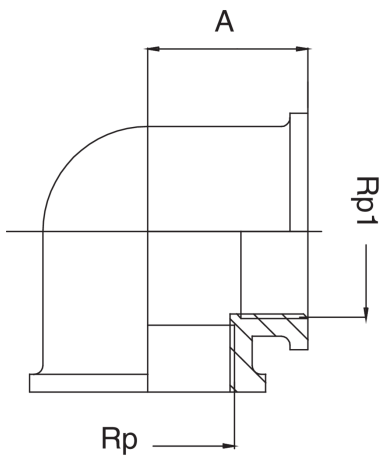

## OT5090

Coude filetage femelle/femelle.

### Spécifications techniques

RP X RP1	BAG	MASTER BOX	CODE	A
1/4" x 1/4"	10	200	OT5090A14A14000	19
3/8" x 3/8"	10	150	OT5090A38A38000	21
1/2" x 1/2"	10	100	OT5090A12A12000	25
1/2" x 3/4"	10	100	OT5090A12A34000	26
3/4" x 3/4"	5	70	OT5090A34A34000	27
1" x 3/4"	10	50	OT5090B01A34000	29
1" x 1"	5	40	OT5090B01B01000	31
1"1/4 x 1"1/4	5	25	OT5090B14B14000	40
1"1/2 x 1"1/2	5	15	OT5090B12B12000	45
2" x 2"	1	10	OT5090C02C02000	50
2"1/2 x 2"1/2	1	4	OT5090C12C12000	60
3" x 3"	1	5	OT5090D03D03000	70