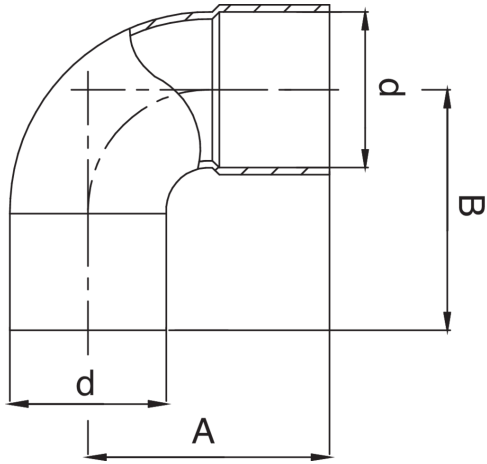

FR5092

Coude 90° M/F.

Spécifications techniques

D	BAG	MASTER BOX	CODE	A	B
1/4"	10	400	FR5092A14A14000	14	15
3/8"	10	300	FR5092A38A38000	15,5	16
1/2"	10	350	FR5092A12A12000	18	20
5/8"	10	60	FR5092A58A58000	21	25
3/4"	10	60	FR5092A34A34000	26	30
7/8"	10	40	FR5092A78A78000	31	34
1"	5	20	FR5092B01B01000	32	36
1 1/8"	5	100	FR5092B18B18000	39	43
1 1/4"	5	50	FR5092B14B14000	38	41
1 3/8"	5	40	FR5092B38B38000	44	50
1 5/8"	5	50	FR5092B58B58000	50	51
2 1/8"	1	8	FR5092C18C18000	62,5	64
2 5/8"	1	10	FR5092C58C58000	76	79
3 1/8"	1	10	FR5092D18D18000	91	97