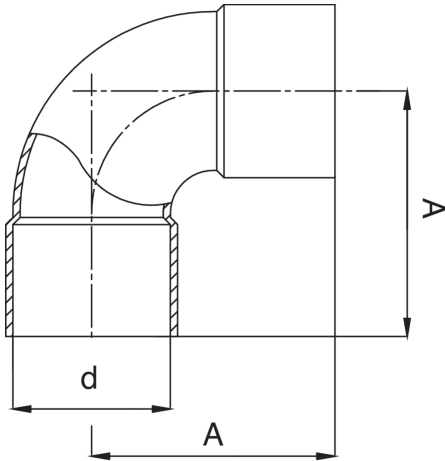

FR5090

Coude 90° F/F.

Spécifications techniques

D	BAG	MASTER BOX	CODE	A
1/4"	10	300	FR5090A14A14000	14
3/8"	10	200	FR5090A38A38000	15,5
1/2"	10	300	FR5090A12A12000	18
5/8"	10	120	FR5090A58A58000	21
3/4"	10	200	FR5090A34A34000	26
7/8"	10	40	FR5090A78A78000	31
1"	10	40	FR5090B01B01000	32
1 1/8"	5	50	FR5090B18B18000	39
1 1/4"	5	50	FR5090B14B14000	38
1 3/8"	5	35	FR5090B38B38000	44
1 5/8"	5	20	FR5090B58B58000	50
2 1/8"	1	25	FR5090C18C18000	62,5
2 5/8"	1	20	FR5090C58C58000	76
3 1/8"	1	8	FR5090D18D18000	91