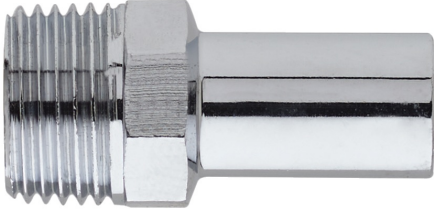

Manchon M/filetage mâle en bronze.

Spécifications techniques

D X R	BAG	MASTER BOX	CODE	L	S
12 x 1/2"	10	200	RK8244A12012000	46	21
15 x 1/2"	10	200	RK8244A12015000	49	21
18 x 1/2"	10	150	RK8244A12018000	50	21
18 x 3/4"	10	100	RK8244A34018000	53	27
22 x 1/2"	10	100	RK8244A12022000	51	25
22 x 3/4"	10	100	RK8244A34022000	54	27