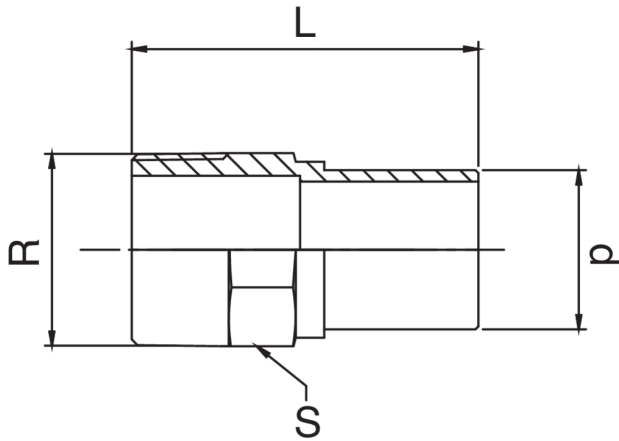

Manchon M/filetage mâle en bronze.

Spécifications techniques

D X R	BAG	MASTER BOX	CODE	L	S
12 x 1/2"	10	200	RK8244A12012000	46	21
15 x 1/2"	10	200	RK8244A12015000	49	21
18 x 1/2"	10	150	RK8244A12018000	50	21
18 x 3/4"	10	100	RK8244A34018000	53	27
22 x 1/2"	10	100	RK8244A12022000	51	25
22 x 3/4"	10	100	RK8244A34022000	54	27