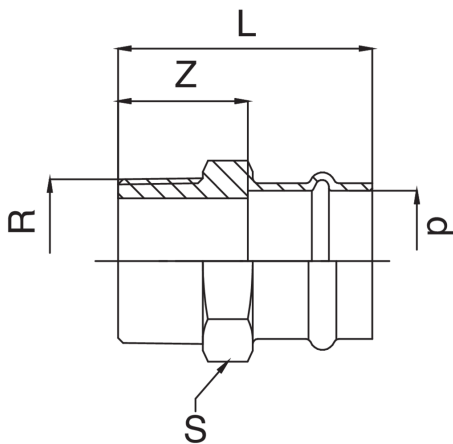

Manchon F/filetage mâle en bronze.

Spécifications techniques

D X R	BAG	MASTER BOX	CODE	L	S	Z
12 x 3/8"	10	250	RK8243A38012000	40	21	22
12 x 1/2"	10	200	RK8243A12012000	43	21	25
15 x 3/8"	10	200	RK8243A38015000	44	25	22
15 x 1/2"	10	150	RK8243A12015000	46	25	24
18 x 1/2"	10	150	RK8243A12018000	48	27	25
18 x 3/4"	10	100	RK8243A34018000	49	28	26
22 x 1/2"	10	100	RK8243A12022000	49	32	25
22 x 3/4"	10	100	RK8243A34022000	51	32	27
22 x 1"	5	50	RK8243B01022000	52	34	28