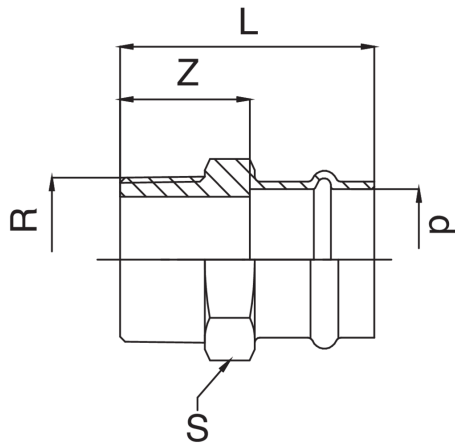

Manchon F/filetage mâle en bronze.

## Spécifications techniques

D X R	BAG	MASTER BOX	CODE	L	S	Z
12 x 3/8"	10	250	PG8243A38012000	40	21	22
12 x 1/2"	10	200	PG8243A12012000	43	21	25
15 x 3/8"	10	200	PG8243A38015000	44	25	22
15 x 1/2"	10	150	PG8243A12015000	46	25	24
15 x 3/4"	10	150	PG8243A34015000	48	28	26
18 x 1/2"	10	150	PG8243A12018000	48	27	25
18 x 3/4"	10	100	PG8243A34018000	49	28	26
22 x 1/2"	10	100	PG8243A12022000	49	32	25
22 x 3/4"	10	100	PG8243A34022000	51	32	27
22 x 1"	5	70	PG8243B01022000	52	34	28
28 x 3/4"	5	50	PG8243A34028000	52	38	27
28 x 1"	5	50	PG8243B01028000	54	38	29
28 x 1 1/4"	5	50	PG8243B14028000	58	42	33
35 x 1"	5	30	PG8243B01035000	58	46	32
35 x 1 1/4"	5	40	PG8243B14035000	60	46	34
35 x 1 1/2"	5	25	PG8243B12035000	60	48	34
42 x 1 1/4"	5	20	PG8243B14042000	75	56	39
42 x 1 1/2"	5	25	PG8243B12042000	75	56	39
54 x 1 1/2"	1	15	PG8243B12054000	81	68	41
54 x 2"	1	10	PG8243C02054000	86	68	46