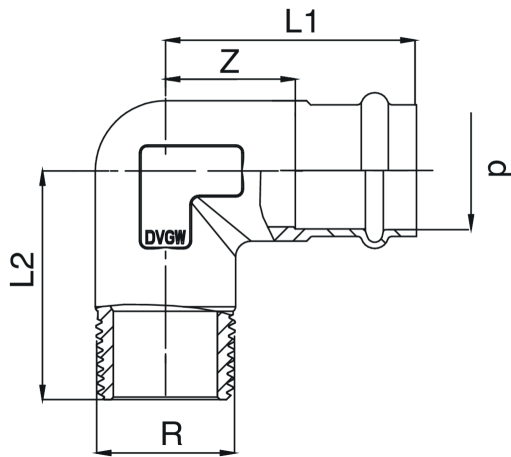

Coude 90° F/filetage mâle en bronze.

## Spécifications techniques

D X R	BAG	MASTER BOX	CODE	L1	L2	Z
12 x 1/2"	10	150	PG8092A12012000	43	34	25
15 x 3/8"	10	100	PG8092A38015000	42	32	20
15 x 1/2"	10	100	PG8092A12015000	44	34	22
18 x 1/2"	10	80	PG8092A12018000	47	49	24
18 x 3/4"	5	70	PG8092A34018000	49	50	26
22 x 3/4"	10	50	PG8092A34022000	55	39	31
28 x 1"	5	30	PG8092B01028000	59	73	34
35 x 1"1/4	1	15	PG8092B14035000	70	86	44
42 x 1"1/2	1	10	PG8092B12042000	87	95	51
54 x 2"	1	7	PG8092C02054000	110	118	66