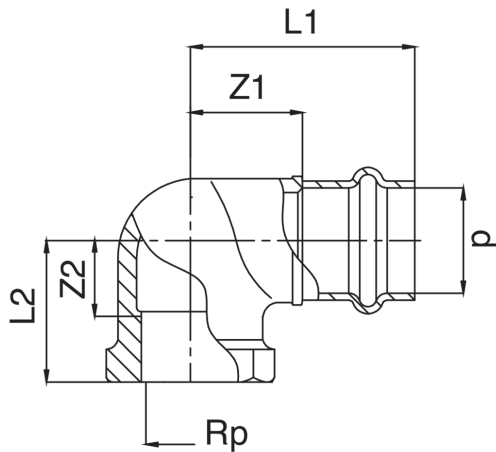

Coude 90° F/filetage femelle en bronze.

Spécifications techniques

D X RP	BAG	MASTER BOX	CODE	L1	L2	Z1	Z2
12 x 3/8"	10	150	PG8090A38012000	44	18	26	9
12 x 1/2"	10	150	PG8090A12012000	44	22	26	11
15 x 3/8"	10	100	PG8090A38015000	47	19	25	10
15 x 1/2"	10	100	PG8090A12015000	45	24	23	13
15 x 3/4"	10	70	PG8090A34015000	49	31	27	16
18 x 1/2"	10	100	PG8090A12018000	47	24	24	13
18 x 3/4"	5	70	PG8090A34018000	50	24	27	9
22 x 1/2"	10	60	PG8090A12022000	49	24	25	13
22 x 3/4"	5	60	PG8090A34022000	49	29	25	6
22 x 1"	5	40	PG8090B01022000	60	33	36	10
28 x 1"	5	40	PG8090B01028000	61	33	36	9
35 x 1"1/4	5	20	PG8090B14035000	67	40	41	22
42 x 1"1/2	5	20	PG8090B12042000	77	43	41	25
54 x 2"	1	8	PG8090C02054000	97	57	57	39