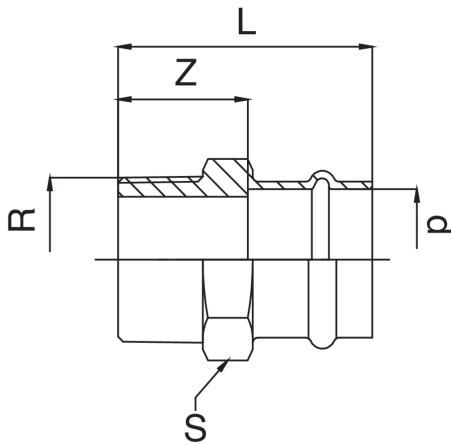

Manchon F/filetage mâle en bronze.

## Spécifications techniques

D x R	BAG	MASTER BOX	CODE	L	S	Z
12 x 3/8"	10	250	RS8243A38012000	40	21	22
12 x 1/2"	10	200	RS8243A12012000	43	21	25
15 x 3/8"	10	200	RS8243A38015000	44	25	22
15 x 1/2"	10	150	RS8243A12015000	46	25	24
15 x 3/4"	10	100	RS8243A34015000	48	28	26
18 x 1/2"	10	150	RS8243A12018000	48	27	25
18 x 3/4"	10	100	RS8243A34018000	49	28	26
22 x 1/2"	10	100	RS8243A12022000	49	32	25
22 x 3/4"	10	100	RS8243A34022000	51	32	27
22 x 1"	5	70	RS8243B01022000	52	34	28
28 x 3/4"	5	70	RS8243A34028000	52	38	27
28 x 1"	5	50	RS8243B01028000	54	38	29
28 x 1 1/4"	5	50	RS8243B14028000	58	42	33
35 x 1"	5	30	RS8243B01035000	58	46	32
35 x 1 1/4"	5	40	RS8243B14035000	60	46	34
35 x 1 1/2"	5	25	RS8243B12035000	60	48	34
42 x 1 1/4"	5	20	RS8243B14042000	75	56	39
42 x 1 1/2"	5	25	RS8243B12042000	75	56	39
54 x 1 1/2"	1	15	RS8243B12054000	81	68	41
54 x 2"	1	10	RS8243C02054000	86	68	46

The big-size, item RB8243, is available.