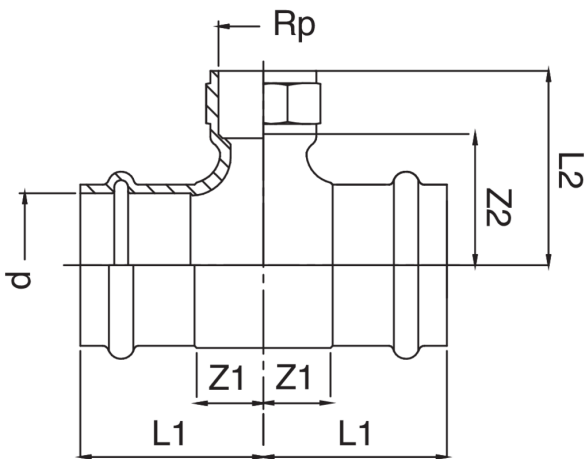

Té F/filetage femelle/F en bronze.

Spécifications techniques

D X RP	BAG	MASTER BOX	CODE	L1	L2	Z1	Z2
12 x 1/2"	10	100	RS8130012A12012	44	23	26	13
15 x 3/8"	10	80	RS8130015A38015	43	22	21	12
15 x 1/2"	10	80	RS8130015A12015	45	23	23	13
18 x 1/2"	10	60	RS8130018A12018	47	24	24	14
22 x 1/2"	5	50	RS8130022A12022	48	25	24	15
22 x 3/4"	5	40	RS8130022A34022	53	31	29	16
28 x 1/2"	5	25	RS8130028A12028	53	50	28	35
28 x 3/4"	5	20	RS8130028A34028	53	50	27	35
28 x 1"	5	25	RS8130028B01028	56	35	30	20
35 x 1/2"	5	20	RS8130035A12035	49	38	23	23
42 x 1/2"	1	10	RS8130042A12042	55	50	19	35
54 x 1/2"	1	5	RS8130054A12054	67	54	27	39

The big-size, item RB8130, is available.

Applications