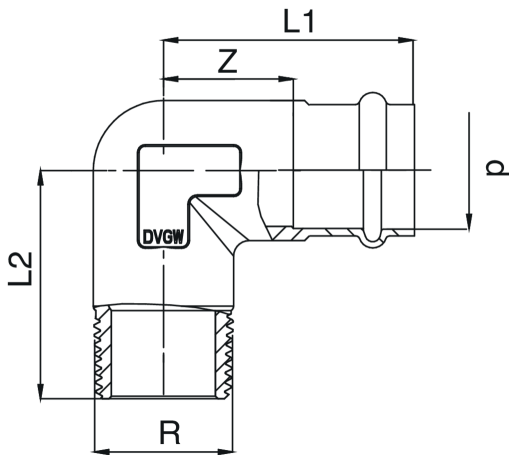

Coude 90° F/filetage mâle en bronze.

Spécifications techniques

D X R	BAG	MASTER BOX	CODE	L1	L2	Z
12 x 3/8"	10	150	RS8092A38012000	42	32	24
12 x 1/2"	10	150	RS8092A12012000	43	34	25
15 x 3/8"	10	100	RS8092A38015000	42	32	20
15 x 1/2"	10	100	RS8092A12015000	44	34	22
18 x 1/2"	10	80	RS8092A12018000	47	49	24
18 x 3/4"	5	70	RS8092A34018000	49	50	26
22 x 3/4"	10	50	RS8092A34022000	55	39	31
28 x 1"	5	30	RS8092B01028000	59	73	34
35 x 1 1/4	1	15	RS8092B14035000	70	86	44
42 x 1 1/2	1	10	RS8092B12042000	87	95	51
54 x 2"	1	7	RS8092C02054000	110	118	66