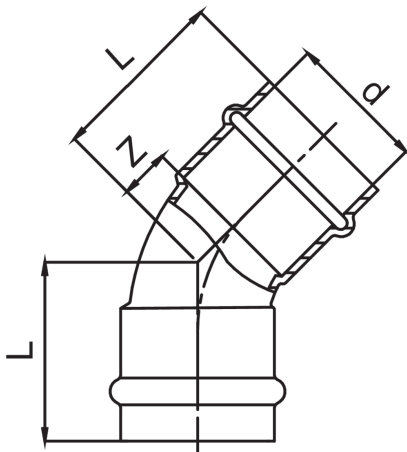

Courbe 45° F/F en cuivre.

Spécifications techniques

D	BAG	MASTER BOX	CODE	L	Z
12	10	250	RS9041012012000	25	7
15	10	200	RS9041015015000	29	7
18	10	150	RS9041018018000	31	8
22	10	80	RS9041022022000	34	10
28	5	60	RS9041028028000	38	13
35	5	40	RS9041035035000	43	17
42	5	20	RS9041042042000	53	17
54	1	10	RS9041054054000	68	28

The big-size, item RR9041, is available.

Applications

DRINKING
WATER

HEATING

HVAC

GAS

COMPRESSED
AIR

FIREFIGHTING