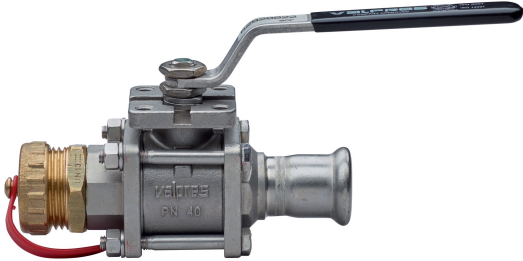

Robinet a boisseay sphérique connexion tuyau.

Spécifications techniques

D	BAG	MASTER BOX	CODE	L1	L	H
22	6	24	52920022	131	139	68,5

Applications

DRINKING
WATER

HEATING

HVAC

COMPRESSED
AIR