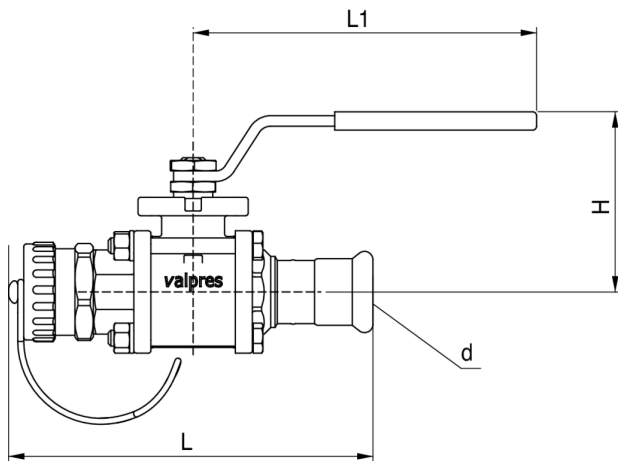

Robinet a boisseay sphérique connexion tuyau.

Spécifications techniques

D	BAG	MASTER BOX	CODE	L1	L	H
22	6	24	52920022	131	139	68,5

Applications

DRINKING
WATER

HEATING

HVAC

COMPRESSED
AIR