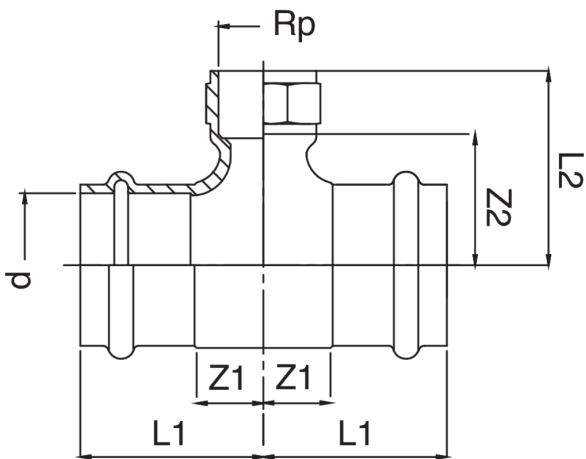

Té F/filetage femelle/F en bronze.

Spécifications techniques

D X RP	BAG	MASTER BOX	CODE	L1	L2	Z1	Z2
12 x 1/2"	10	100	RS8130012A12012	44	23	26	13
15 x 3/8"	10	80	RS8130015A38015	43	22	21	12
15 x 1/2"	10	80	RS8130015A12015	45	23	23	13
18 x 1/2"	10	60	RS8130018A12018	47	24	24	14
22 x 1/2"	5	50	RS8130022A12022	48	25	24	15
22 x 3/4"	5	40	RS8130022A34022	53	31	29	16
28 x 1/2"	5	25	RS8130028A12028	53	50	28	35
28 x 3/4"	5	20	RS8130028A34028	53	50	27	35
28 x 1"	5	25	RS8130028B01028	56	35	30	20
35 x 1/2"	5	20	RS8130035A12035	49	38	23	23
42 x 1/2"	1	10	RS8130042A12042	55	50	19	35
54 x 1/2"	1	5	RS8130054A12054	67	54	27	39